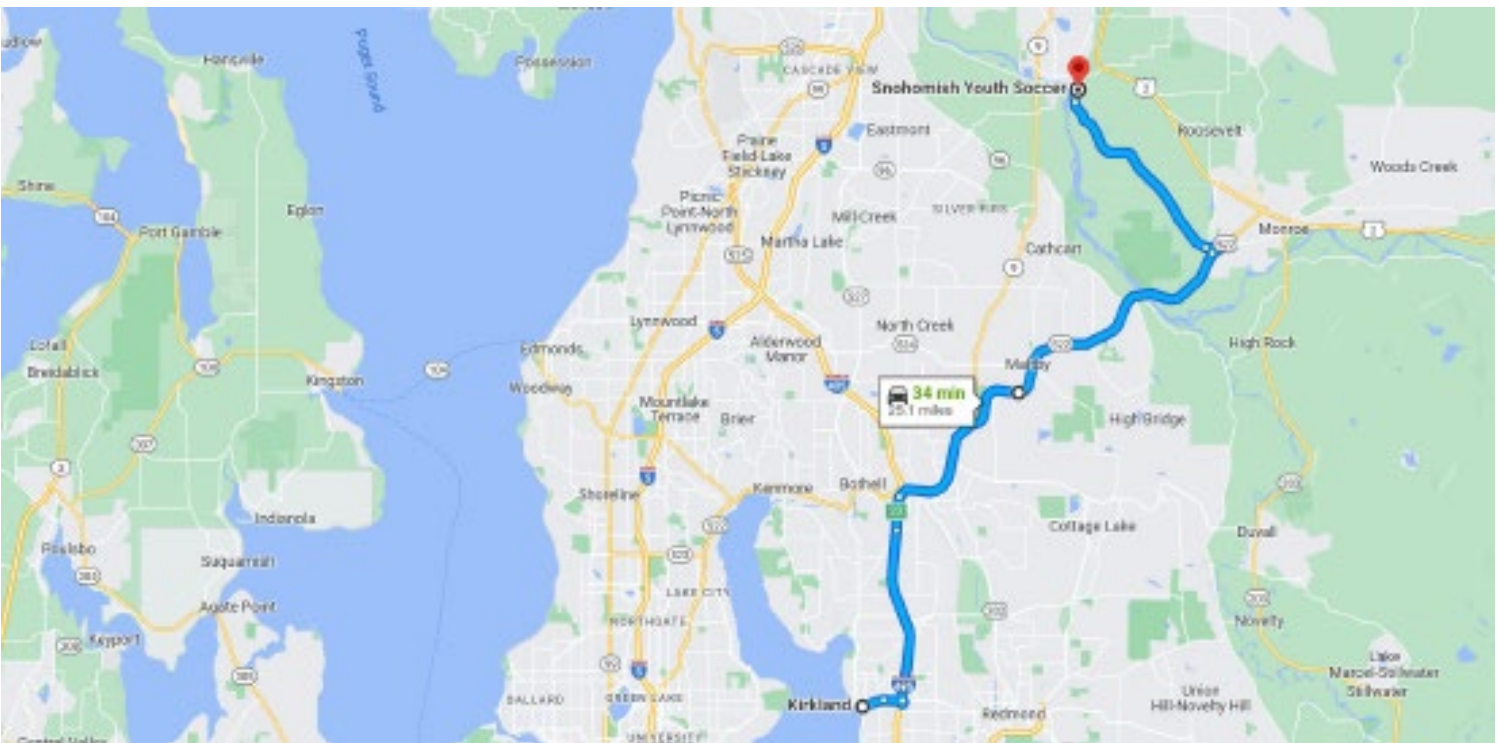

ROUTES TO STOCKER FIELDS

Please avoid Airport Rd in planning your route to Stocker Fields this weekend. There is a large lacrosse tournament on Hwy 9 & Airport Road at Harvey Fields which will effectively shut down that way into the city this weekend. To avoid long delays and frustrations use one of the routes below.

I-5 North or South to Hwy 2

Hwy 522 to Old Snohomish Monroe Rd

North on Hwy 9 – Exit on 2nd Street

South on Hwy 9 to Hwy 2