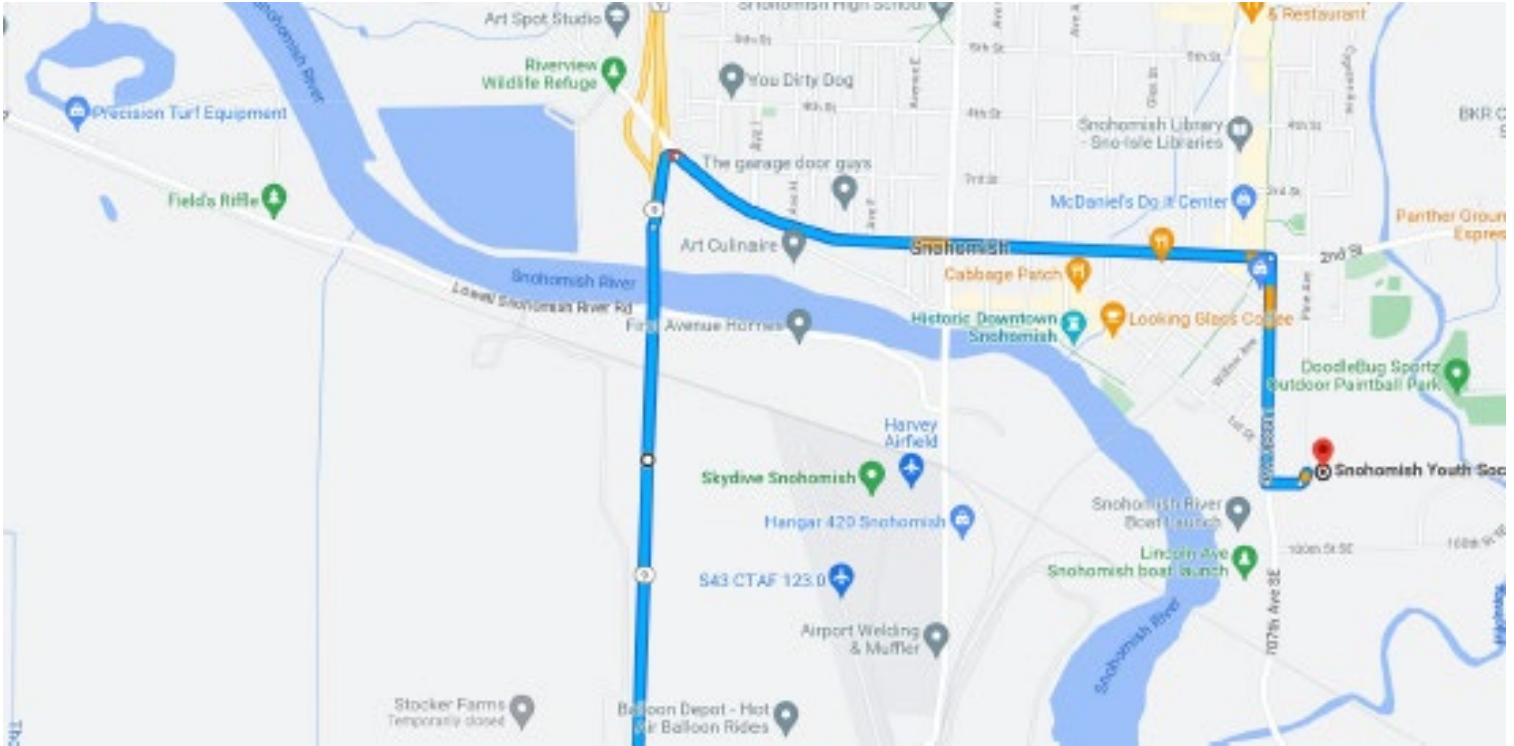

ROUTES TO STOCKER FIELDS

Please avoid Airport Rd in planning your route to Stocker Fields this weekend. There is a large lacrosse tournament on Hwy 9 & Airport Road at Harvey Fields which will effectively shut down that way into the city this weekend. To avoid long delays and frustrations use one of the routes below.

I-5 North or South to Hwy 2

Hwy 522 to Old Snohomish Monroe Rd

North on Hwy 9 – Exit on 2nd Street

South on Hwy 9 to Hwy 2