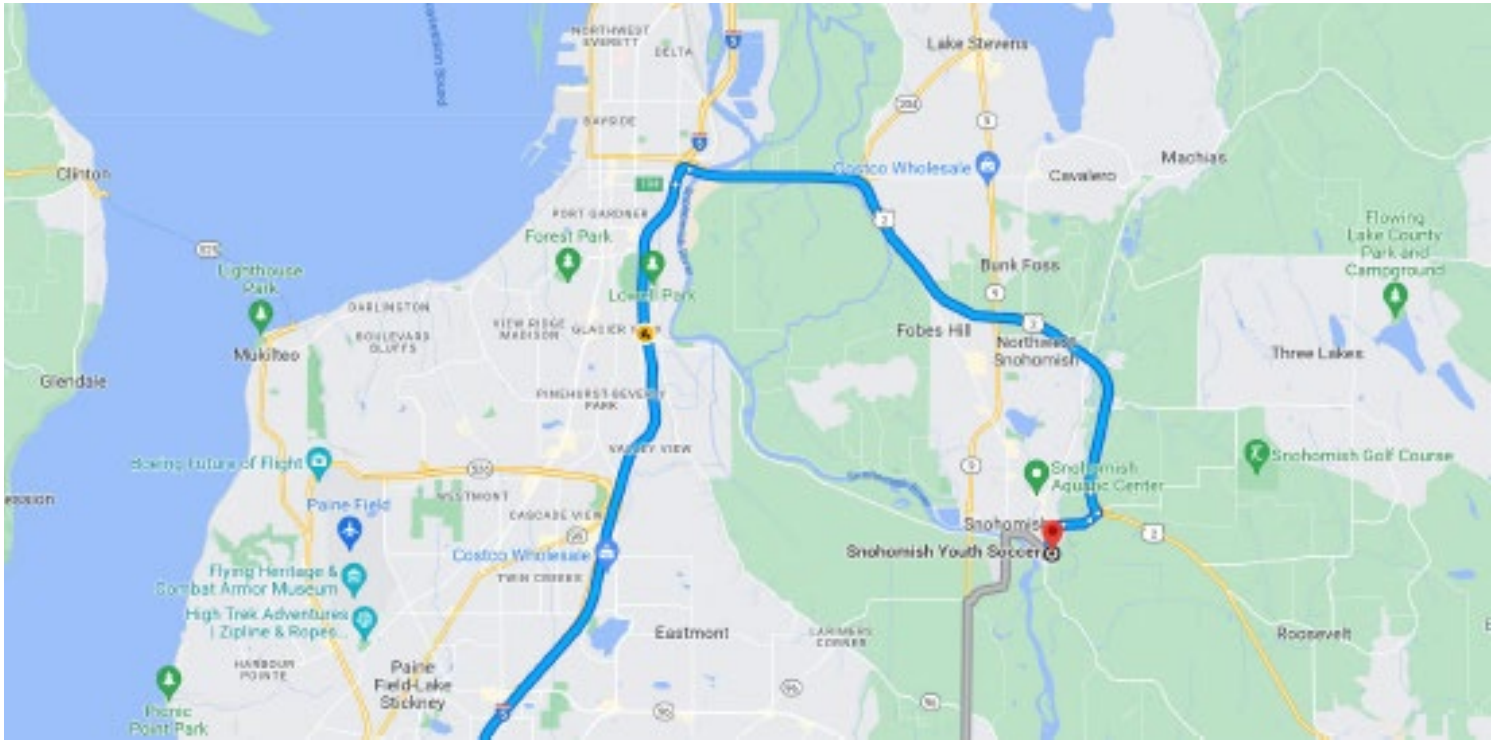

ROUTES TO STOCKER FIELDS

Please avoid Airport Rd in planning your route to Stocker Fields this weekend. There is a large lacrosse tournament on Hwy 9 & Airport Road at Harvey Fields which will effectively shut down that way into the city this weekend. To avoid long delays and frustrations use one of the routes below.

I-5 North or South to Hwy 2

Hwy 522 to Old Snohomish Monroe Rd

North on Hwy 9 – Exit on 2nd Street

South on Hwy 9 to Hwy 2